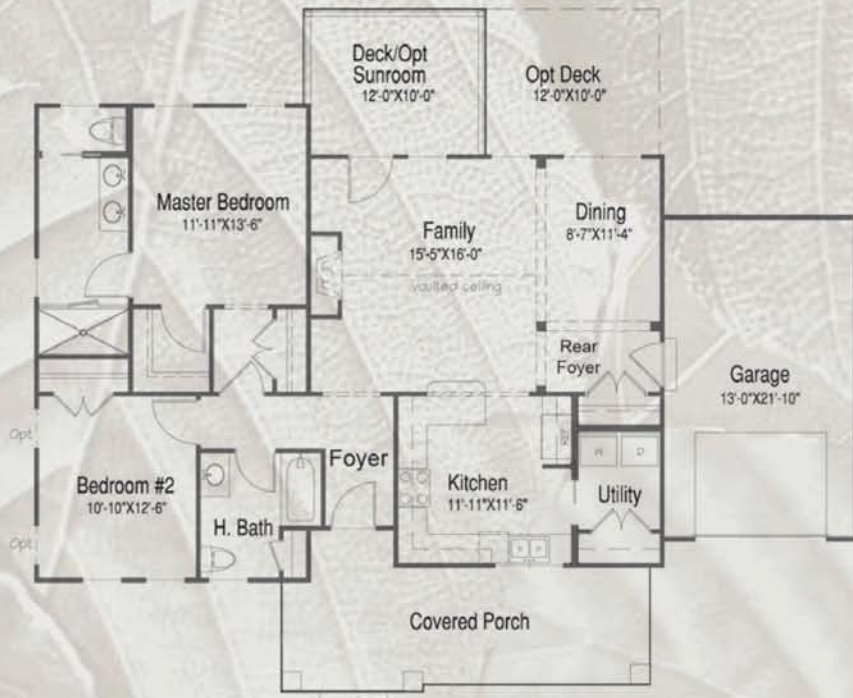

## The Chasteen Craftsman

1,298 s.f. main level • 1,134 s.f. partial finished lower level (optional)

2 bedrooms (Option to 4) • 2 full baths (Option to 3 1/2)

Secluded master suite • Inviting open floor plan

Spacious eat-in kitchen

BILTMORE FARMS<sup>™</sup>  
HOMES

[www.biltmorefarmshomes.com](http://www.biltmorefarmshomes.com)

**Craftsman Main Floor Plan**  
1,298 square feet

**Craftsman Main Floor Plan with Lower Floor**  
1,414 square feet

**The Chasteen**

**BILTMORE FARMS™  
HOMES**

[www.biltmorefarmshomes.com](http://www.biltmorefarmshomes.com)

All dimensions and specifications (including square footage) are approximate and artists conceptions. Product availability, prices, floor plans, elevations, and specification levels are subject to change without notice or obligation