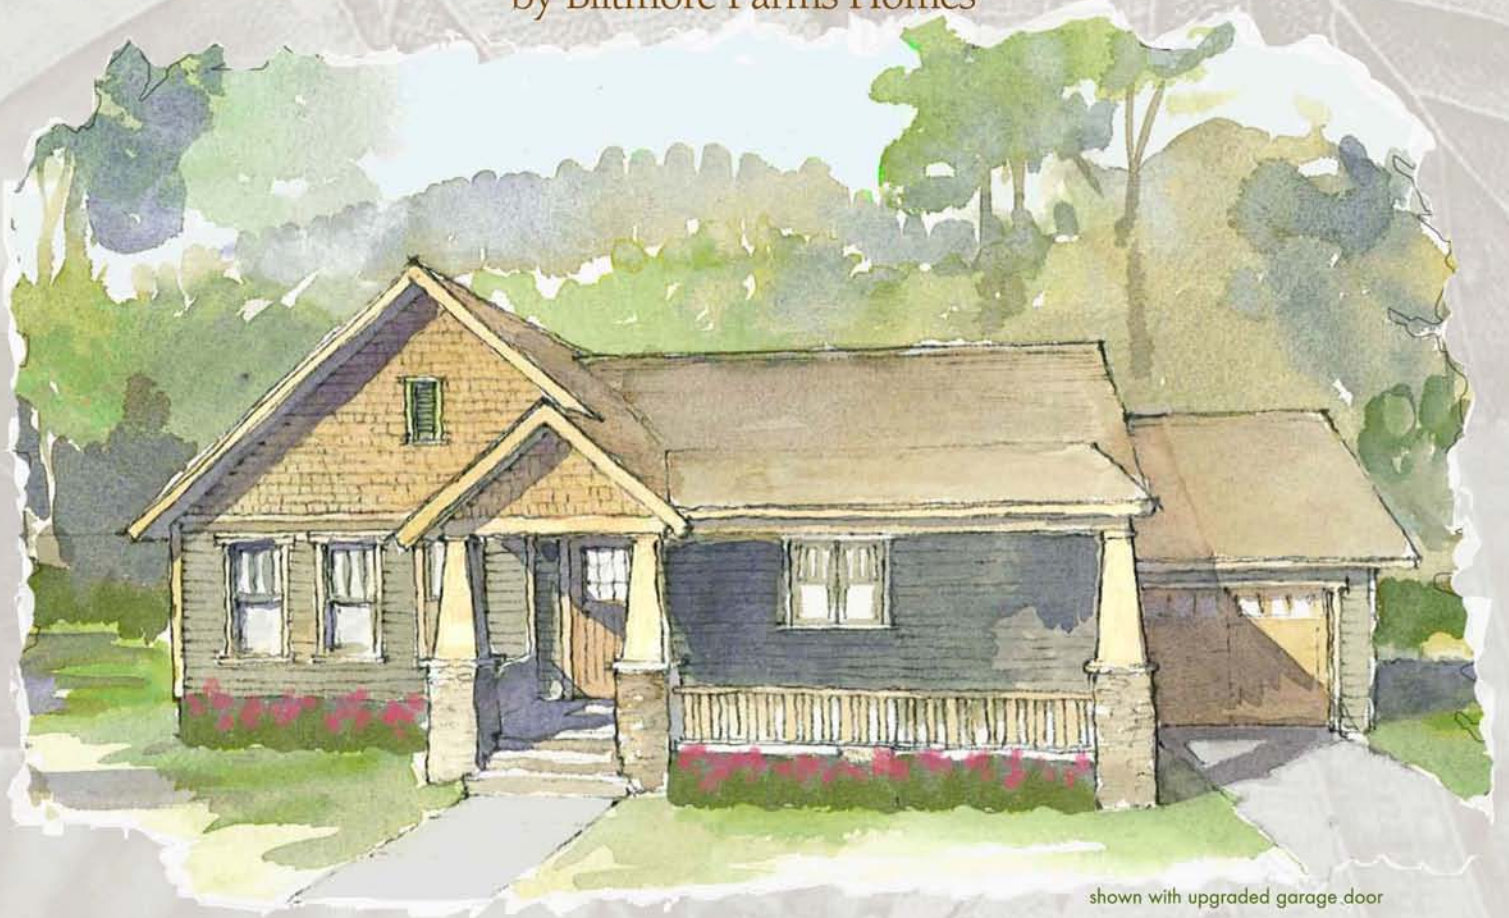

# Biltmore Cottage Collection

by Biltmore Farms Homes

shown with upgraded garage door

## The Chasteen Craftsman

1,298 s.f. main level • 1,134 s.f. partial finished lower level (optional)

2 bedrooms (Option to 4) • 2 full baths (Option to 3 1/2)

Secluded master suite • Inviting open floor plan

**The Chasteen**

**BILTMORE FARMS™  
HOMES**

[www.biltmorefarmshomes.com](http://www.biltmorefarmshomes.com)

All dimensions and specifications (including square footage) are approximate and artists conceptions. Product availability, prices, floor plans, elevations, and specification levels are subject to change without notice or obligation

The Chasteen

**BILTMORE FARMS<sup>SM</sup>**  
HOMES

[www.biltmorefarmshomes.com](http://www.biltmorefarmshomes.com)

All dimensions and specifications (including square footage) are approximate and artists conceptions. Product availability, prices, floor plans, elevations, and specification levels are subject to change without notice or obligation