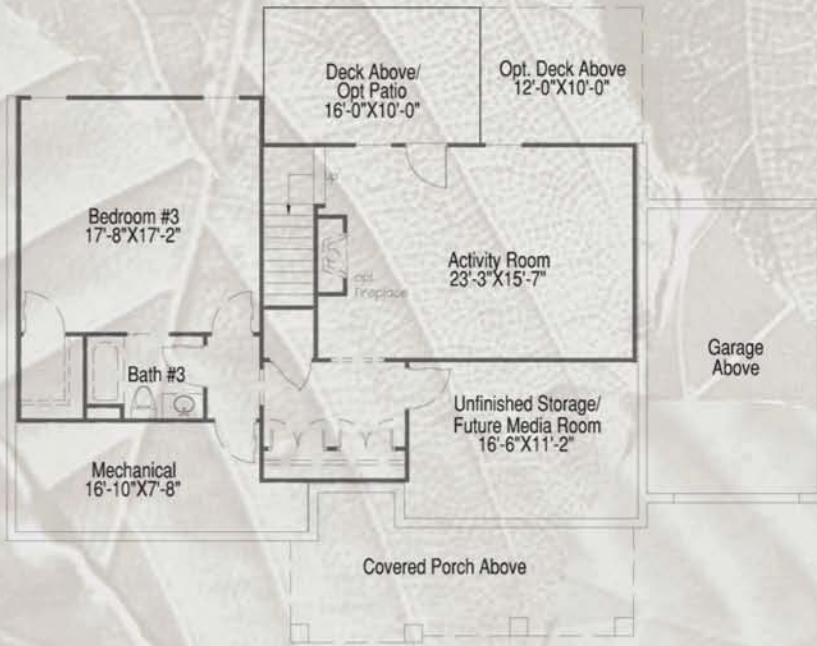

## The Chasteen Craftsman

1,298 s.f. main level • 1,134 s.f. partial finished lower level (optional)

2 bedrooms (Option to 4) • 2 full baths (Option to 3 1/2)

Secluded master suite • Inviting open floor plan

Spacious eat-in kitchen

BILTMORE FARMS<sup>™</sup>  
HOMES

[www.biltmorefarmshomes.com](http://www.biltmorefarmshomes.com)

**Craftsman Main Floor Plan**  
1,298 square feet

**Craftsman Main Floor Plan with Lower Floor**  
1,414 square feet

**The Chasteen**

**BILTMORE FARMS™  
HOMES**

[www.biltmorefarmshomes.com](http://www.biltmorefarmshomes.com)

All dimensions and specifications (including square footage) are approximate and artists conceptions. Product availability, prices, floor plans, elevations, and specification levels are subject to change without notice or obligation