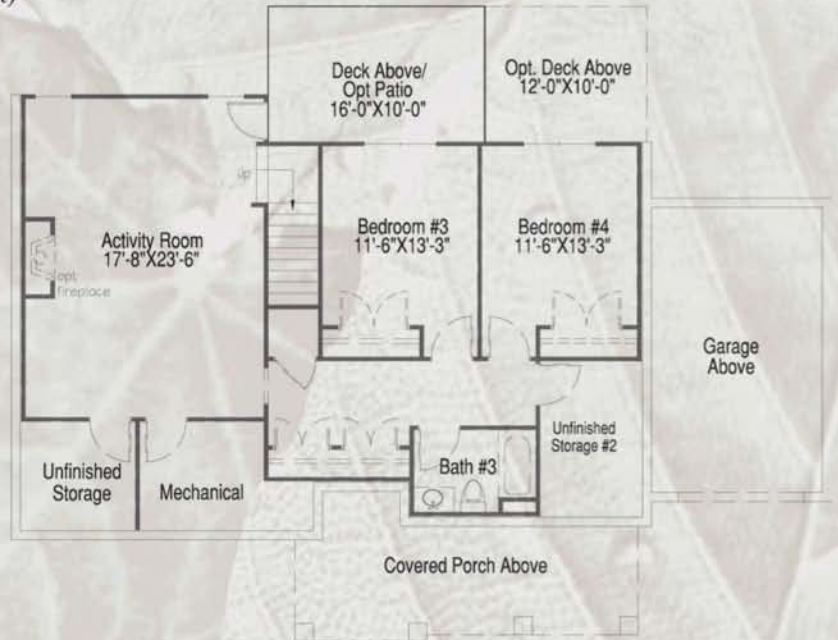

Craftsman Lower Floor-One Bedroom

1,018 partial finished Lower Floor

or

(1,414 unfinished square feet)