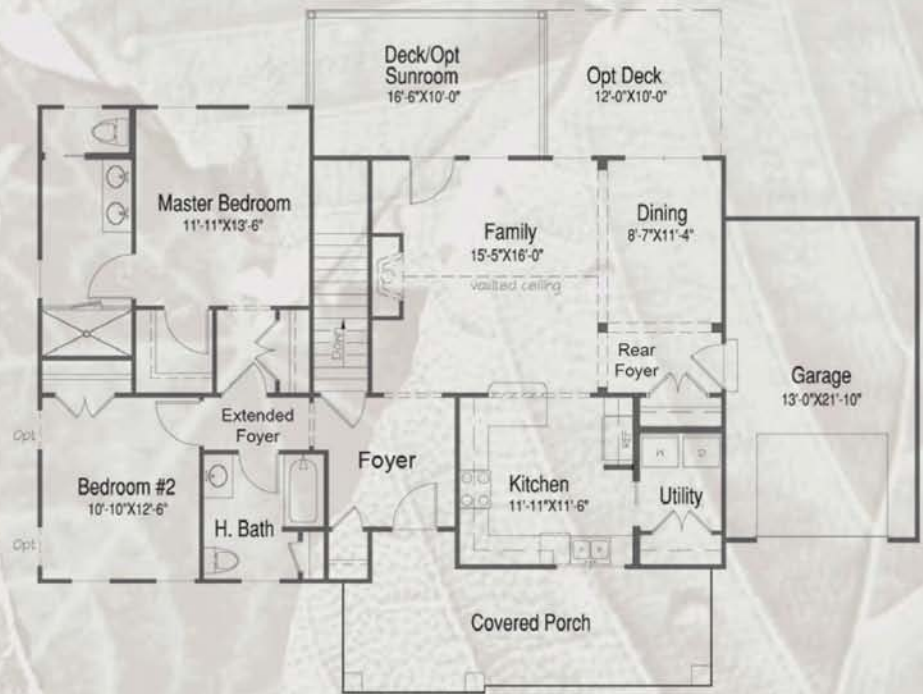

## The Chasteen Craftsman

1,298 s.f. main level • 1,134 s.f. partial finished lower level (optional)

2 bedrooms (Option to 4) • 2 full baths (Option to 3 1/2)

Secluded master suite • Inviting open floor plan

Spacious eat-in kitchen

BILTMORE FARMS<sup>™</sup>  
HOMES

[www.biltmorefarmshomes.com](http://www.biltmorefarmshomes.com)

**Craftsman Main Floor Plan**  
1,298 square feet

**Craftsman Main Floor Plan with Lower Floor**  
1,414 square feet

**The Chasteen**

**BILTMORE FARMS™  
HOMES**

[www.biltmorefarmshomes.com](http://www.biltmorefarmshomes.com)

All dimensions and specifications (including square footage) are approximate and artists conceptions. Product availability, prices, floor plans, elevations, and specification levels are subject to change without notice or obligation