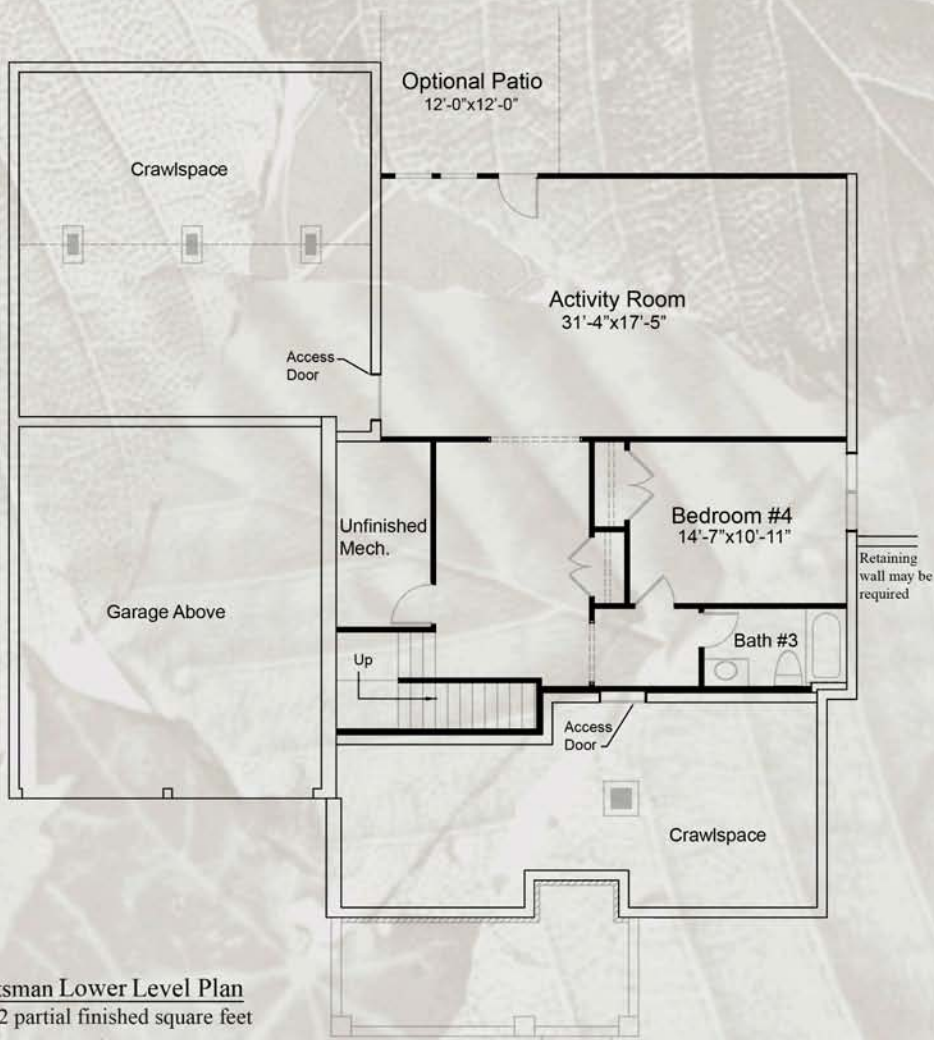

## The Ivy Creek Craftsman

2,282 s.f. main level • 1,172 partial finished lower level (optional)

3 bedrooms (Option to 4) • 2.5 baths (Option to 3)

Secluded master suite

Spacious great room with vaulted ceiling

Large kitchen with breakfast nook

BILTMORE FARMS<sup>™</sup>  
HOMES

[www.biltmorefarmshomes.com](http://www.biltmorefarmshomes.com)

**Craftsman Main Level Plan**  
2,282 square feet

**Guest Suite Option**

**BILTMORE FARMS™  
HOMES**

**The Ivy Creek**

[www.biltmorefarmshomes.com](http://www.biltmorefarmshomes.com)

All dimensions and specifications (including square footage) are approximate and artists conceptions. Product availability, prices, floor plans, elevations, and specification levels are subject to change without notice or obligation.

**Craftsman Lower Level Plan**  
1,172 partial finished square feet  
or  
(1,265 unfinished square feet)

Lower Level Stairs Option

BILTMORE FARMS™  
HOMES

The Ivy Creek

[www.biltmorefarmshomes.com](http://www.biltmorefarmshomes.com)