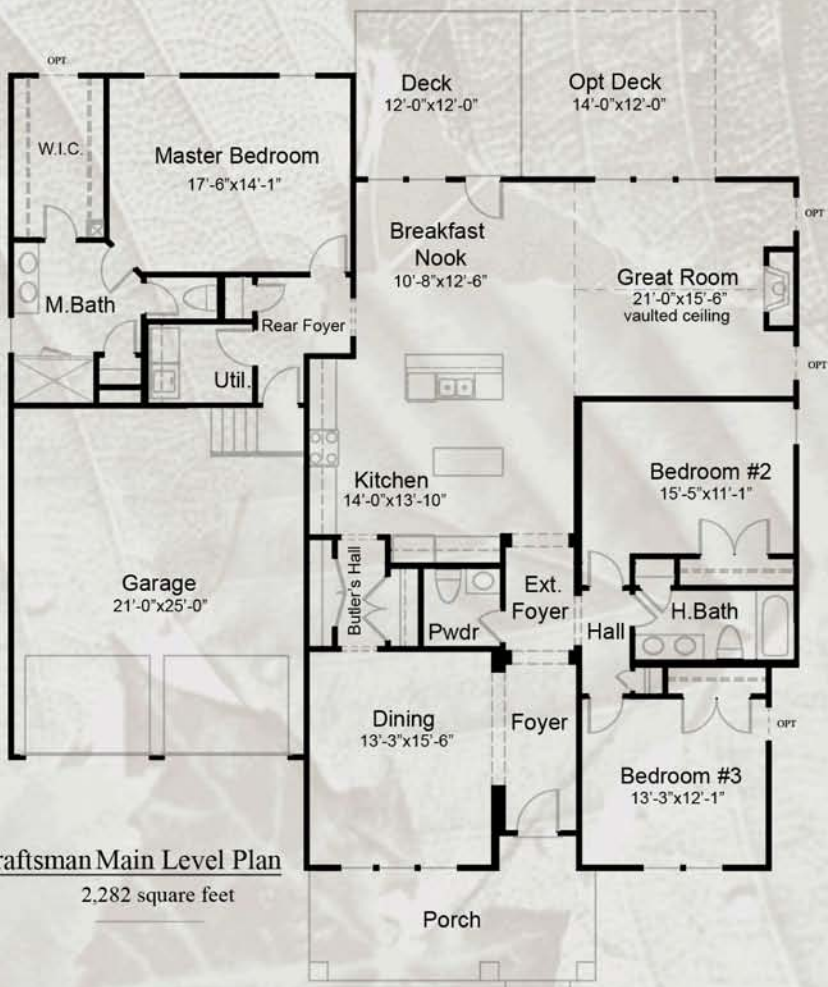

## The Ivy Creek Craftsman

2,282 s.f. main level • 1,172 partial finished lower level (optional)

3 bedrooms (Option to 4) • 2.5 baths (Option to 3)

Secluded master suite

Spacious great room with vaulted ceiling

Large kitchen with breakfast nook

BILTMORE FARMS<sup>™</sup>  
HOMES

[www.biltmorefarmshomes.com](http://www.biltmorefarmshomes.com)

**Craftsman Main Level Plan**  
2,282 square feet

**Guest Suite Option**

**BILTMORE FARMS™  
HOMES**

**The Ivy Creek**

[www.biltmorefarmshomes.com](http://www.biltmorefarmshomes.com)

All dimensions and specifications (including square footage) are approximate and artists conceptions. Product availability, prices, floor plans, elevations, and specification levels are subject to change without notice or obligation.

**Craftsman Lower Level Plan**  
1,172 partial finished square feet  
or  
(1,265 unfinished square feet)

Lower Level Stairs Option

BILTMORE FARMS™  
HOMES

The Ivy Creek

[www.biltmorefarmshomes.com](http://www.biltmorefarmshomes.com)